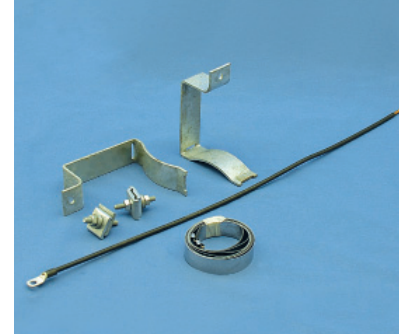

AERIAL

FOSC 400 & 450 Closures

FOSC-ACC-LASHING-STRAPS
360889-000

FOSC-ACC-AERIAL-CLAMPS
663259-000

FOSC-ACC-LASH-CBL-SUPPORT
124063-000

FOSC-ACC-UNIV-AER-CL-N06
340883-000

FOSC 450 Closure

FOSC-ACC-450-AERIAL-CLMP
A13909-000

FOSC 600 Closure

FOSC600-AERIAL-BRACKET
314640-000

PEDESTAL

FOSC 400 & 450 Closures

FOSC-ACC-PED-BRKT-UNIV
F29601-000

FOSC 400 A4, B2 & B4 Closures

FOSC-ACC-A-PED-MTG-BKT-M
A92992-000

POLE or WALL