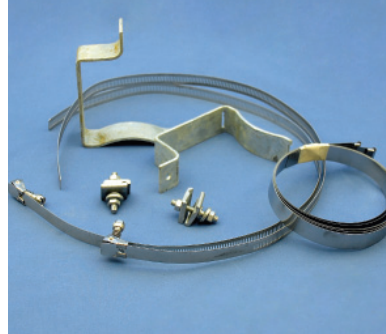

AERIAL

FOSC 400 & 450 Closures

FOSC-ACC-LASHING-STRAPS
360889-000

FOSC-ACC-AERIAL-CLAMPS
663259-000

FOSC-ACC-LASH-CBL-SUPPORT
124063-000

FOSC-ACC-UNIV-AER-CL-N06
340883-000

FOSC 450 Closure

FOSC-ACC-450-AERIAL-CLMP
A13909-000

FOSC 600 Closure

FOSC600-AERIAL-BRACKET
314640-000

PEDESTAL

FOSC 400 & 450 Closures

FOSC-ACC-PED-BRKT-UNIV
F29601-000

FOSC 400 A4, B2 & B4 Closures

FOSC-ACC-A-PED-MTG-BKT-M
A92992-000

POLE or WALL