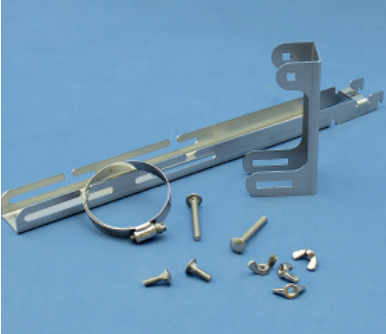

AERIAL

FOSC 400 & 450 Closures

FOSC-ACC-LASHING-STRAPS
360889-000

FOSC-ACC-AERIAL-CLAMPS
663259-000

FOSC-ACC-LASH-CBL-SUPPORT
124063-000

FOSC-ACC-UNIV-AER-CL-N06
340883-000

FOSC 450 Closure

FOSC-ACC-450-AERIAL-CLMP
A13909-000

FOSC 600 Closure

FOSC600-AERIAL-BRACKET
314640-000

PEDESTAL

FOSC 400 & 450 Closures

FOSC-ACC-PED-BRKT-UNIV
F29601-000

FOSC 400 A4, B2 & B4 Closures

FOSC-ACC-A-PED-MTG-BKT-M
A92992-000

POLE or WALL