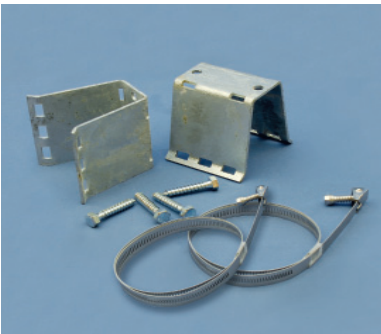

POLE or WALL

FOSC 400 & 450 Closures

FOSC-ACC-WALL/POLE-MOUNT
C82508-000